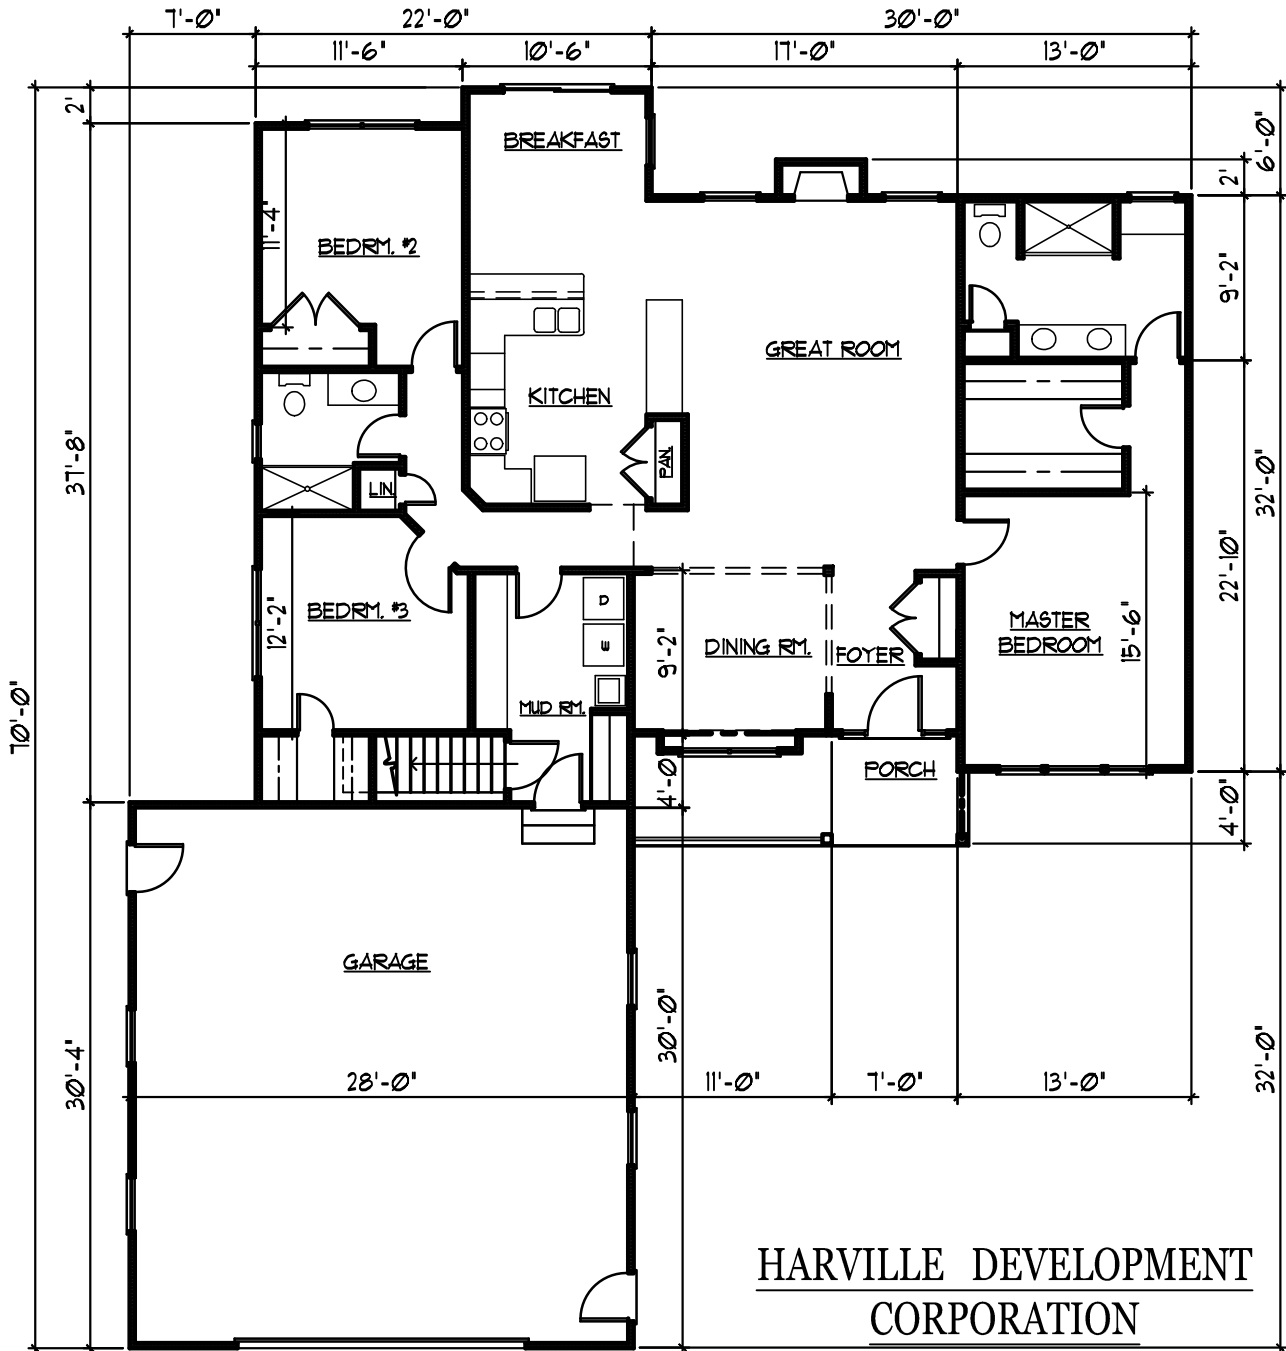

LOT #2 CONSTANTIA

HARVILLE DEVELOPMENT
CORPORATION

121 COUNTY ROUTE 23
CONSTANTIA, NY 13044

315 - 450 - 9976