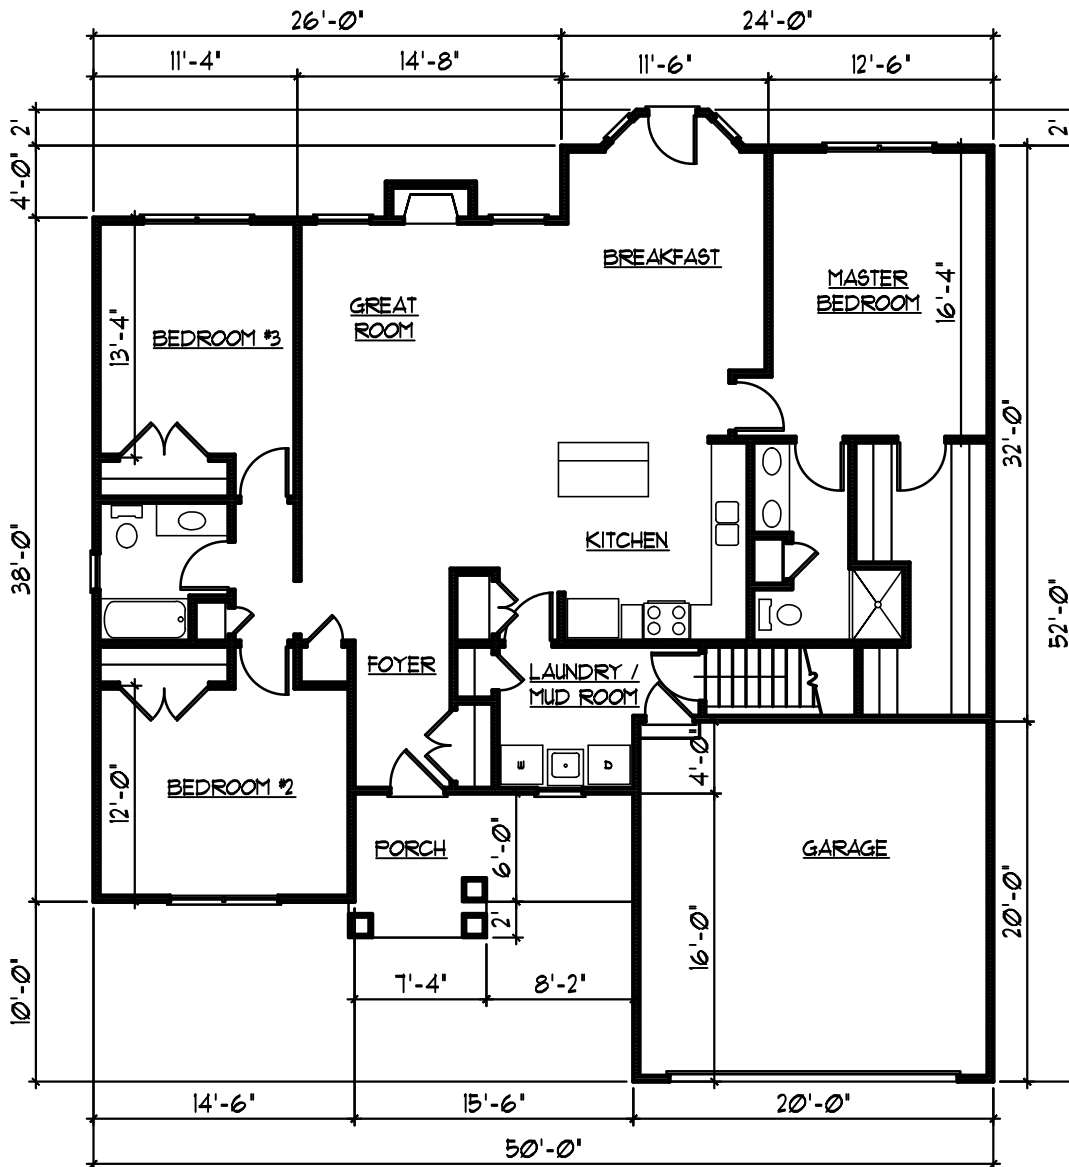

LOT #48 MARINA DRIVE

HARVILLE DEVELOPMENT CORPORATION

121 COUNTY ROUTE 23
CONSTANTIA, NY 13044

315 - 450 - 9976