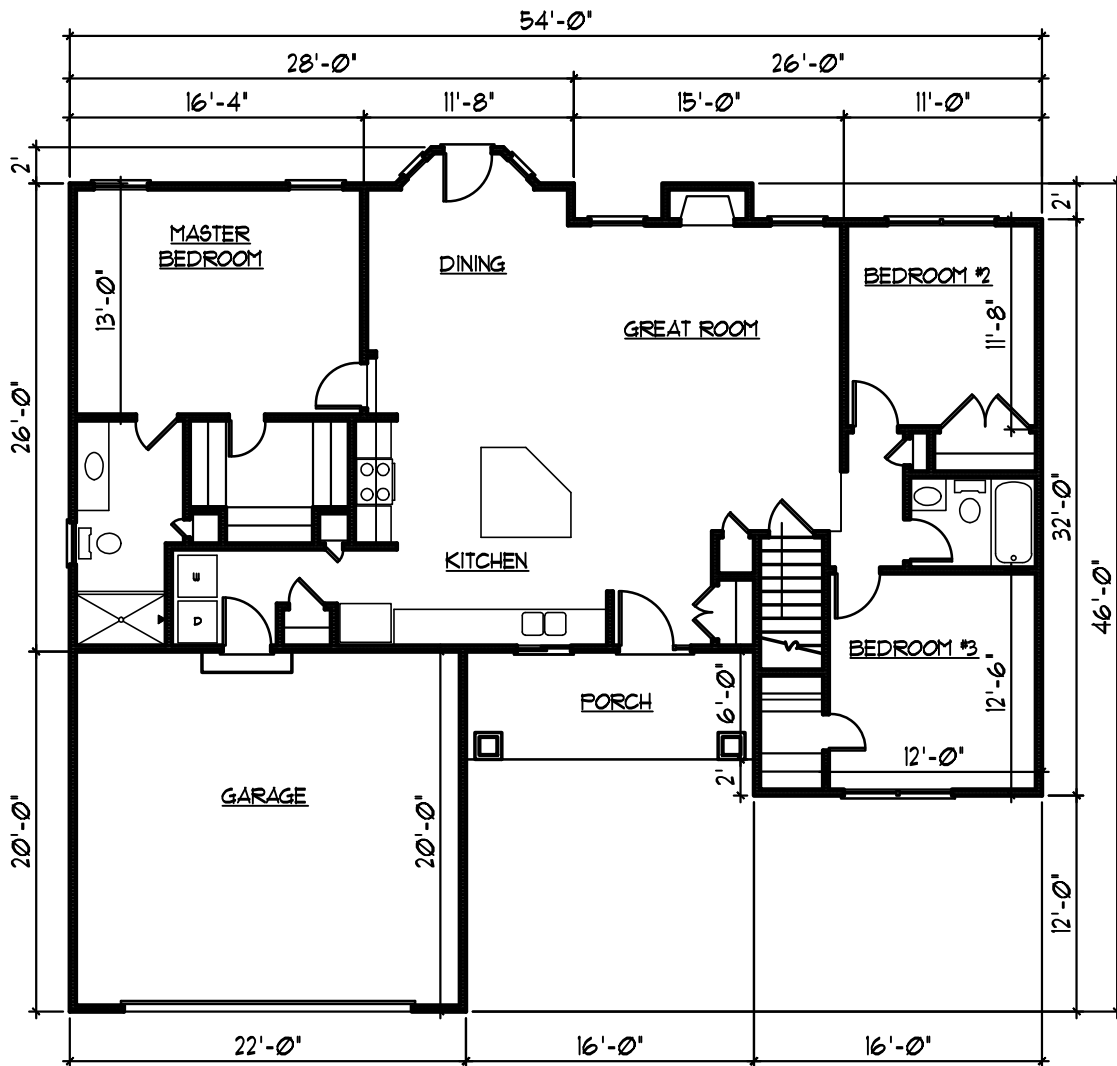

LOT 60A MARINA DRIVE

HARVILLE DEVELOPMENT CORPORATION

121 COUNTY ROUTE 23
CONSTANTIA, NY 13044
315 - 450 - 9976