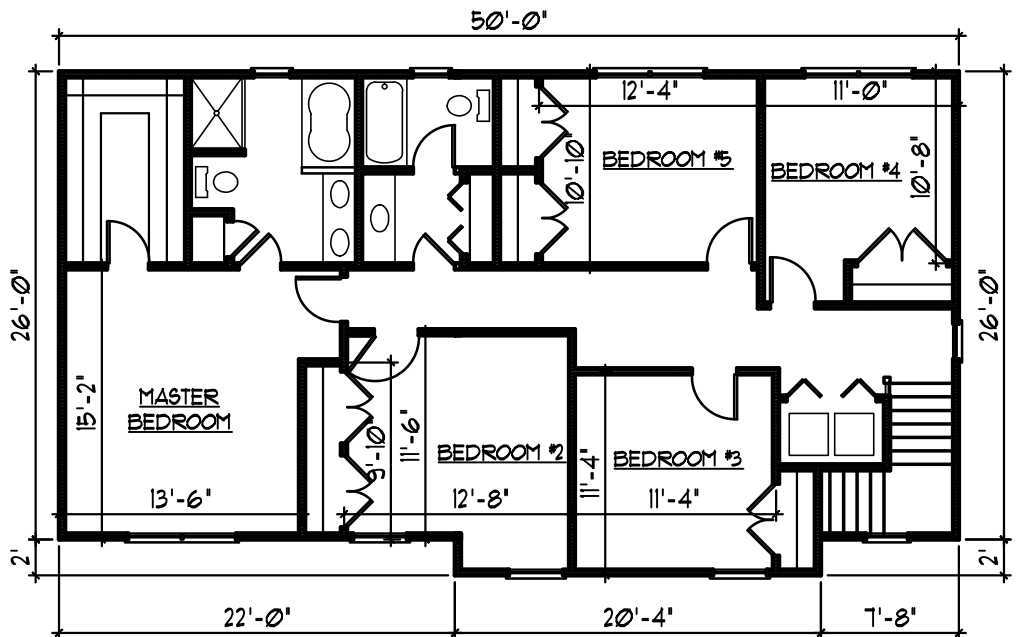

THE ROSE

HARVILLE DEVELOPMENT CORPORATION

121 COUNTY ROUTE 23
 CONSTANTIA, NY 13044
 315 - 450 - 9976