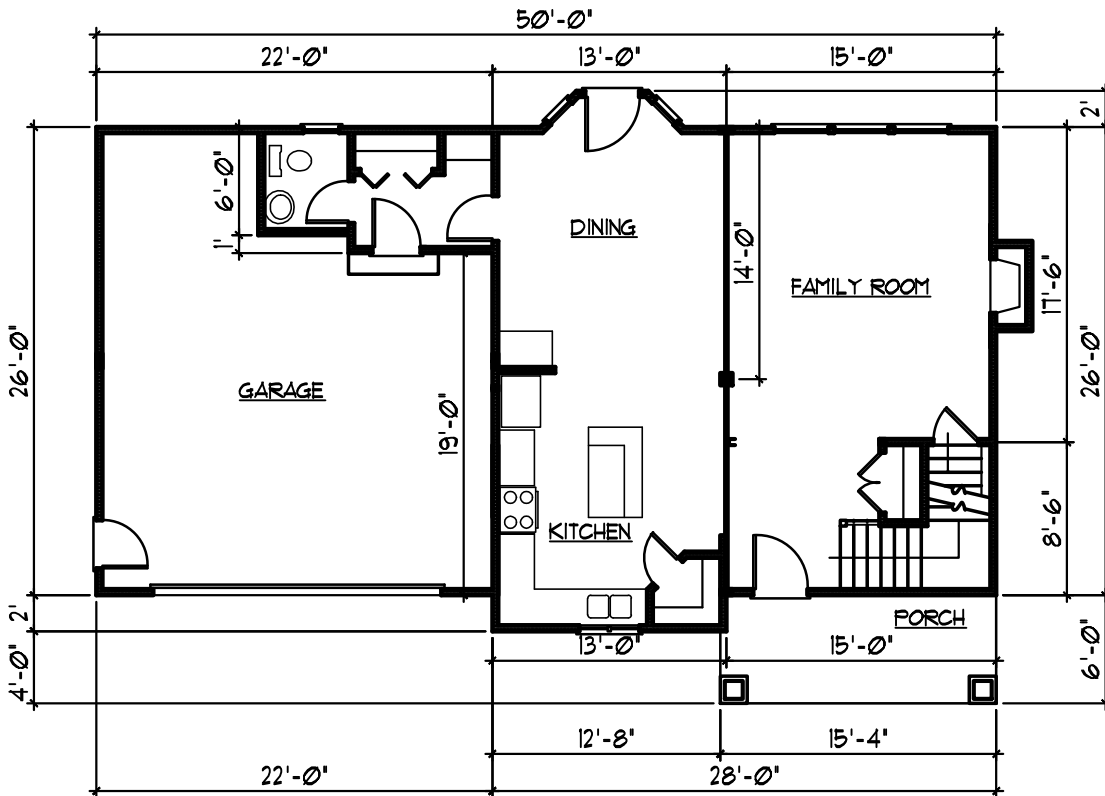

THE ROSE

HARVILLE DEVELOPMENT CORPORATION

121 COUNTY ROUTE 23
 CONSTANTIA, NY 13044
 315 - 450 - 9976